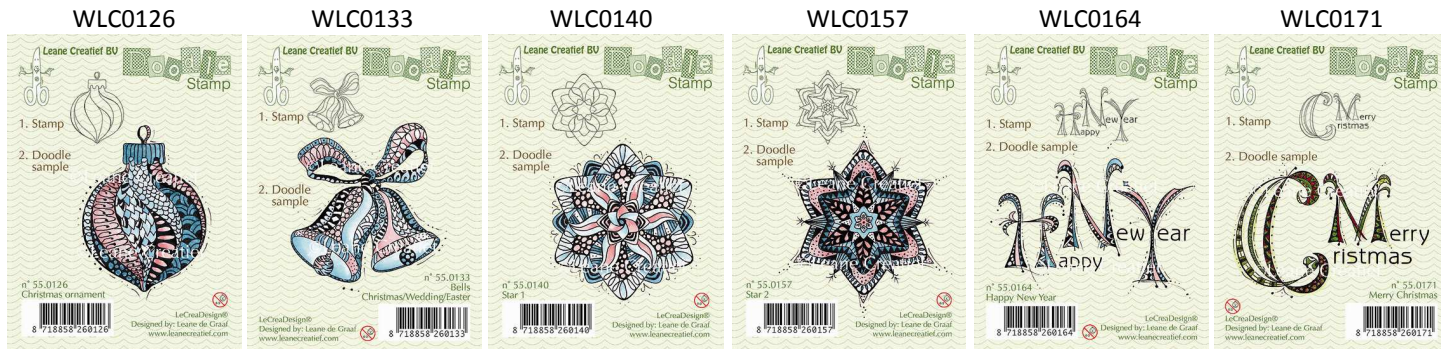

### Doodle Stamps

### Studio Light Die-cut A4 3D sheets and Toppers